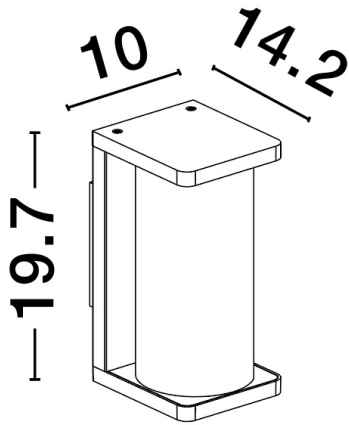

GENERAL INFORMATION

Product Code	9030579
Collection	Outdoor
Product Category	Wall
Product Family	Adoray
Mounting Location	Wall
Application Environment	Outdoor
Specifications	

DIMENSION & WEIGHT

LxWxH (cm)	L: 10 W: 14,2 H: 19,7
Cut out (cm)	N/A
Weight (Kgr)	1.15

MATERIAL & COLOR

Product Color	Sandy Black
Body Material	Aluminium & Pc

APPLICATION & MOUNTING

Ambient Working Temp.	Max 45 oC
Type of Protection	IP65
Dimmable	Depends on the lamp
Type of Dimming (Optional)	Depends on the lamp
Mounting type	Surface
Mounting Depth (cm)	N/A
Led Module Replaceable	Yes
Light Source	LED E27

NOVA LUCE S.A

Schimatari Viotias
32009, Greece

+30 22620 58 121
+30 22620 56 743

info@novaluce.com
www.novaluce.com