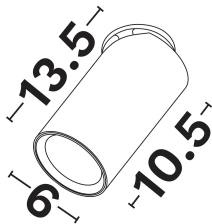

TECHNICAL DRAWING

MATERIAL & COLOR

Product Color	Black
Body Material	Aluminium
Cover Material	N/A

APPLICATION & MOUNTING

Ambient Working Temp.	45 C
Type of Protection	IP20
Protection Class IK	N/A
Dimmable	N/A
Type of Dimming (Optional)	N/A
Mounting type	Surface
Mounting Depth (cm)	Ceiling
Led Module Replaceable	Yes
Light Source	Led Gu10
Adjustable	No

COMPATIBLE WITH

— On/Off Driver: N/A

— Triac Driver: N/A

— Dali Driver: N/A

NOVA LUCE S.A

Schimatari Viotias
32009, Greece

+30 22620 58 121
+30 22620 56 743

info@novaluce.com
www.novaluce.com