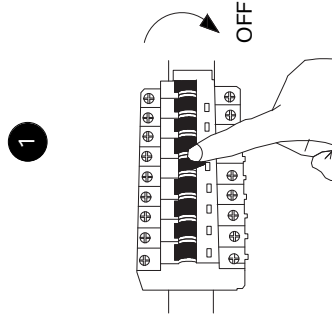

NOVA LUCE

9540406

Turn off the general switch

Turn on the general switch

1. Turn off the general switch
2. Drill holes apply plastic anchors with screws
3. Connect wires
4. Apply screws
5. Apply bulb in place
6. Fix the screw in place
7. Turn on the general switch