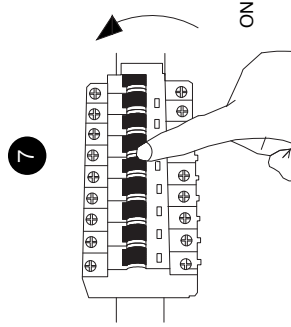

NOVA LUCE

9540406

Turn off the general switch

Turn on the general switch

1. Turn off the general switch
2. Drill holes apply plastic anchors with screws
3. Connect wires
4. Apply screws
5. Apply bulb in place
6. Fix the screw in place
7. Turn on the general switch