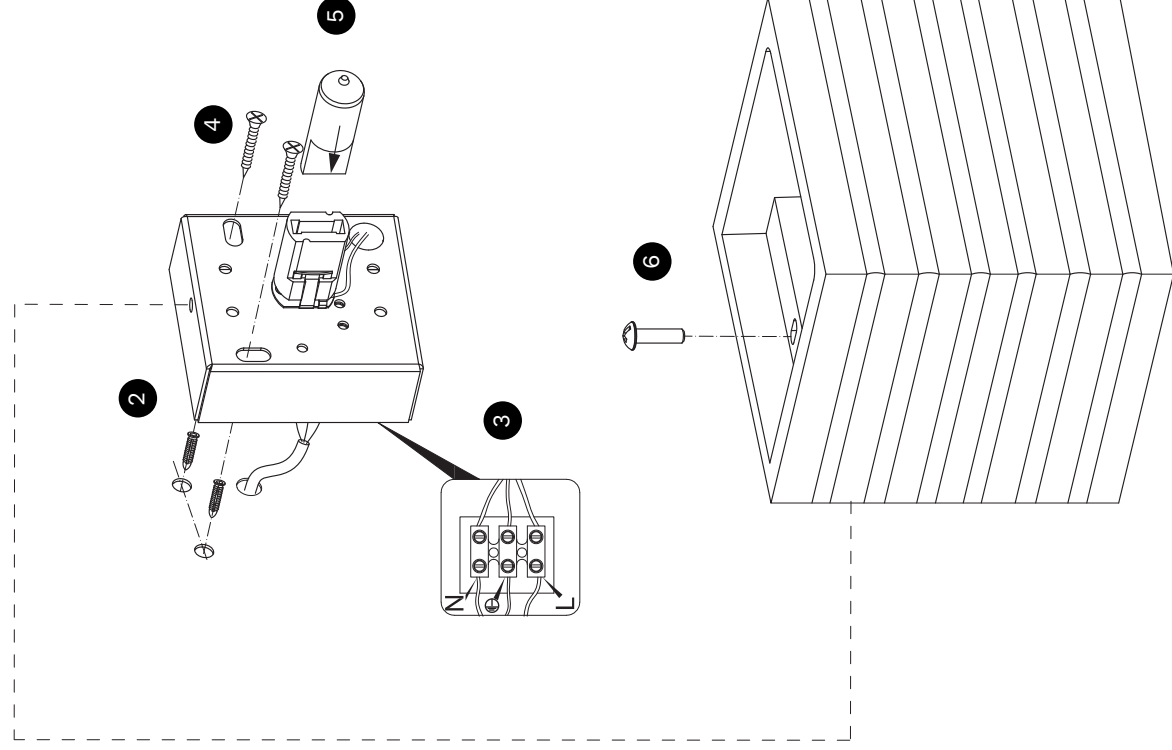

NOVA LUCE

9540406

Turn off the general switch

Turn on the general switch

1. Turn off the general switch
2. Drill holes apply plastic anchors with screws
3. Connect wires
4. Apply screws
5. Apply bulb in place
6. Fix the screw in place
7. Turn on the general switch