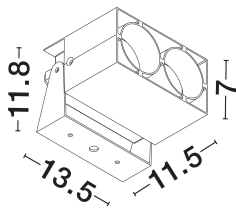

GENERAL INFORMATION

Product Code	9050702
Collection	Outdoor
Product Category	Accent Lighting
Product Family	Ander
Mounting Location	Ground
Application Environment	Outdoor
Specifications	N/A

DIMENSION & WEIGHT

LxWxH (cm)	L:13.5 W:7 H:16.5 cm
Cut out (cm)	N/A
Weight (Kgr)	0.78

MATERIAL & COLOR

Product Color	Dark Anthracite
Body Material	Aluminium & Glass

APPLICATION & MOUNTING

Ambient Working Temp.	Max 45 oC
Type of Protection	IP65
Dimmable	No
Type of Dimming	N/A
Mounting type	Surface
Mounting Depth (cm)	N/A
Led Module Replaceable	No
Light Source	LED

NOVA LUCE S.A

Schimatari Viotias
32009, Greece

+30 22620 58 121
+30 22620 56 743

info@novaluce.com
www.novaluce.com