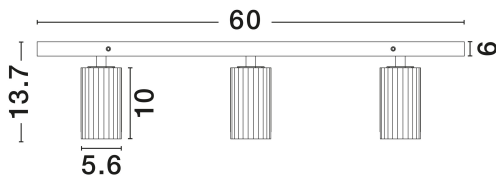

NOVA LUCE

PRODUCT DATASHEET

Version: 001

PRODUCT PHOTOGRAPH

GENERAL INFORMATION

Product Code	9011608
Collection	Indoor
Product Category	Ceiling
Product Family	Zelos
Mounting Location	Ceiling
Application Environment	Indoor
Specifications	N/A

DIMENSION & WEIGHT

LxWxH (cm)	L: 60 W: 6 H: 13.7
Cut Out (cm)	N/A
Weight (Kgr)	1.025

MATERIAL & COLOR

Product Color	Sandy Black & Gold
Body Material	Aluminium

TECHNICAL DRAWING

APPLICATION & MOUNTING

Ambient Working Temp.	Max 45°C
Type of Protection	IP20
Dimmable	Yes
Type of Dimming	N/A
Mounting type	Surface
Mounting Depth (cm)	N/A
Led Module Replaceable	Yes
Light Source	GU10

Power (Nominal)	3x10W
Input voltage (Nominal)	100-240V
Mains Frequency	50/60Hz

PHOTOMETRICAL DATA

Luminous Flux	N/A
Color Temperature	N/A
Light Color (Designation)	N/A

WARRANTY

Warranty	3 Years
----------	----------------