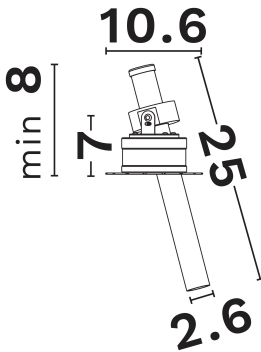

TECHNICAL DRAWING

MATERIAL & COLOR

Product Color	Black
Body Material	Aluminium
Cover Material	N/A

APPLICATION & MOUNTING

Ambient Working Temp.	45 C
Type of Protection	IP20
Protection Class IK	IK03
Dimmable	Yes
Type of Dimming (Optional)	Triac/Dali
Mounting type	Trimless
Mounting Depth (cm)	Ceiling
Led Module Replaceable	No
Light Source	Led
Adjustable	Yes

COMPATIBLE WITH

— On/Off Driver: Included

— Triac Driver: 9844008

— Dali Driver: 9621523 / 9844010

NOVA LUCE S.A

Schimatari Viotias
32009, Greece

+30 22620 58 121
+30 22620 56 743

info@novaluce.com
www.novaluce.com