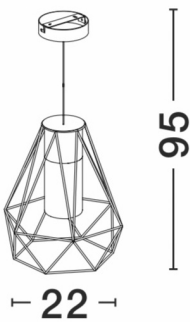

NOVA LUCE

PRODUCT DATASHEET

Version: 001

PRODUCT PHOTOGRAPH

TECHNICAL DRAWING

GENERAL INFORMATION

Product Code	870445
Collection	Outdoor
Product Category	Suspension
Product Family	ISIDORA
Mounting Location	Pendant
Application Environment	Outdoor

DIMENSION & WEIGHT

LxWxH (cm)	D: 22 H: 95
Cut out (cm)	N/A
Weight (Kgr)	1.4

MATERIAL & COLOR

Product Color	Black
Body Material	Die-Casting Aluminium

APPLICATION & MOUNTING

Ambient Working Temp.	Max 40 °C
Type of Protection	IP54
Dimmable	No
Type of Dimming (Optional)	N/A
Mounting type	Surface
Mounting Depth (cm)	N/A
Led Module Replaceable	Yes
Light Source	E27