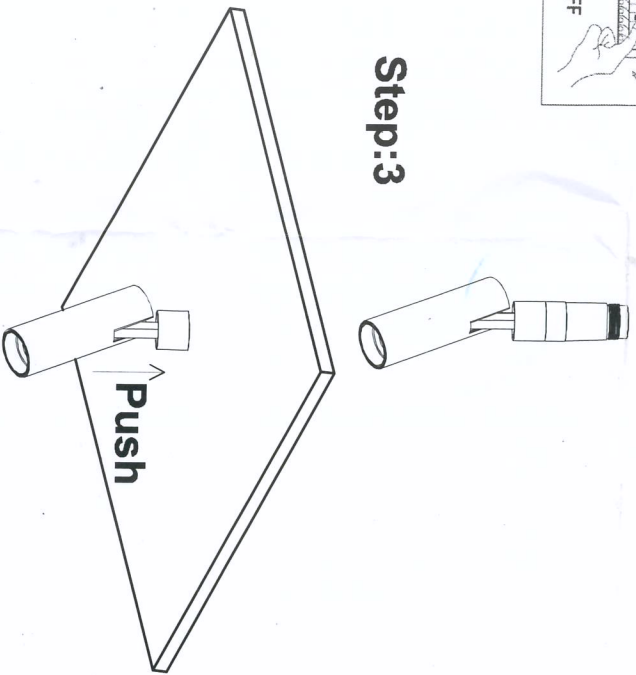

ATTENTION: FOR THIS OPERATION YOU HAVE TO CUT OFF THE POWER

MAXIMUM
48V DC
LED 8W

NOVA LUCE

Step:1

Step:2

Step:3

Step:4

9492826

Finish