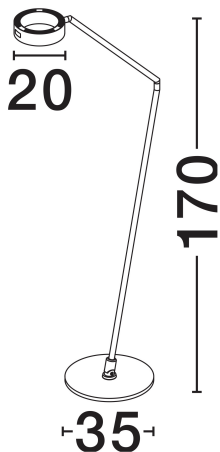

NOVA LUCE

PRODUCT DATASHEET

Version: 001

PRODUCT PHOTOGRAPH

TECHNICAL DRAWING

GENERAL INFORMATION

Product Code	9870021
Collection	Indoor
Product Category	Floor
Product Family	Afi
Mounting Location	Floor
Application Environment	Indoor
Specifications	N/A

DIMENSION & WEIGHT

LxWxH (cm)	D: 66 H: 170
Cut Out (cm)	N/A
Weight (Kgr)	14

MATERIAL & COLOR

Product Color	Black
Body Material	Aluminium & Steel

APPLICATION & MOUNTING

Ambient Working Temp.	Max 45°C
Type of Protection	IP20
Dimmable	Yes
Type of Dimming	Triac
Mounting type	Surface
Mounting Depth (cm)	N/A
Led Module Replaceable	No
Light Source	LED

Power (Nominal)	23W
Input voltage (Nominal)	220-240V
Mains Frequency	50/60Hz

PHOTOMETRICAL DATA

Luminous Flux	1853lm
Color Temperature	3000K
Light Color (Designation)	Warm White

WARRANTY

Warranty	3 Years
----------	----------------