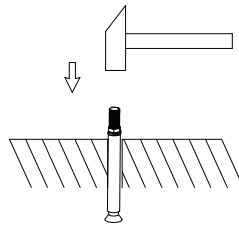

# NOVA LUCE

9905021, 9905022, 9905023  
9905034, 9905025

1

Turn off the general switch

2

Insert it place & tie up the screw

3

Connect wires

4

Tie up screws to make it stable

5

Turn on the general switch