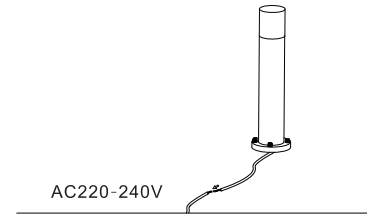

# NOVA LUCE

9905021, 9905022, 9905023  
9905034, 9905025

1

Turn off the general switch

2

Insert it place & tie up the screw

3

Connect wires