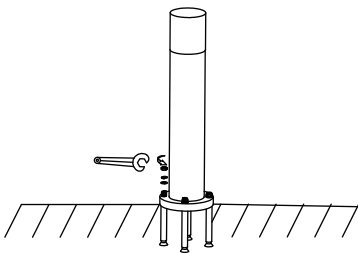

# NOVA LUCE

9905021, 9905022, 9905023  
9905034, 9905025

1

Turn off the general switch

2

Insert it place & tie up the screw

3

Connect wires

4

Tie up screws to make it stable

5

Turn on the general switch