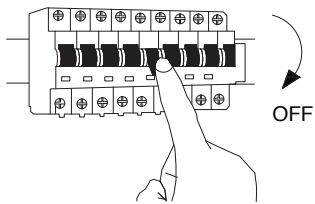

# NOVA LUCE

9905021, 9905022, 9905023  
9905034, 9905025

1

Turn off the general switch

2

Insert it place & tie up the screw

3

Connect wires

4

Tie up screws to make it stable

5

Turn on the general switch