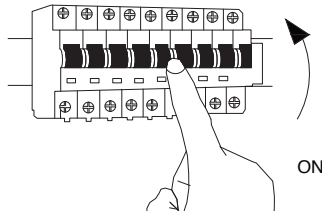

# NOVA LUCE

9905021, 9905022, 9905023  
9905034, 9905025

1

Turn off the general switch

2

Insert it place & tie up the screw

3

Connect wires

4

Tie up screws to make it stable

5

Turn on the general switch