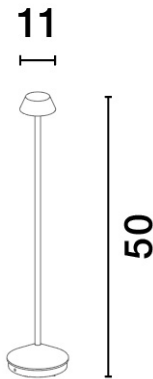

NOVA LUCE

PRODUCT DATASHEET

Version: 001

PRODUCT PHOTOGRAPH

TECHNICAL DRAWING

GENERAL INFORMATION

Product Code	9030558
Collection	Outdoor
Product Category	Floor
Product Family	Arion
Mounting Location	N/A
Application Environment	Outdoor
Specifications	

DIMENSION & WEIGHT

LxWxH (cm)	D: 11 H: 50
Cut out (cm)	N/A
Weight (Kgr)	0.395

MATERIAL & COLOR

Product Color	Sandy Black
Body Material	Aluminium & Pc

APPLICATION & MOUNTING

Ambient Working Temp.	Max 45 oC
Type of Protection	IP65
Dimmable	No
Type of Dimming (Optional)	N/A
Mounting type	Surface
Mounting Depth (cm)	N/A
Led Module Replaceable	No
Light Source	LED

NOVA LUCE S.A

Schimatari Viotias
32009, Greece

+30 22620 58 121
+30 22620 56 743

info@novaluce.com
www.novaluce.com