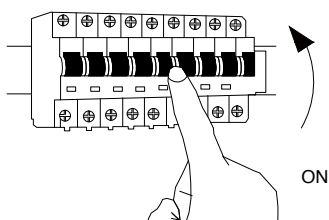

NOVA LUCE

9501250

1

Turn off the general switch

2

Drill holes & apply plastic anchors
With screws

3

Connect the wires

4

Apply the side screws

5

Apply the bulb

6

Apply the glass

7

Turn on the general switch