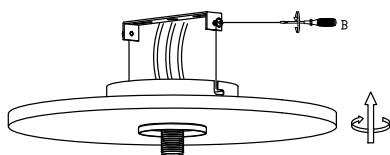

NOVA LUCE

9501250

1

Turn off the general switch

2

Drill holes & apply plastic anchors
With screws

3

Connect the wires

4

Apply the side screws

5

Apply the bulb

6

Apply the glass

7

Turn on the general switch