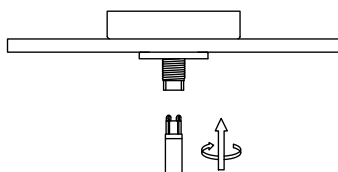

NOVA LUCE

9501250

1

Turn off the general switch

2

Drill holes & apply plastic anchors
With screws

3

Connect the wires

4

Apply the side screws

5

Apply the bulb

6

Apply the glass

7

Turn on the general switch