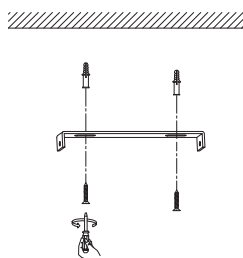

NOVA LUCE

9501250

1

Turn off the general switch

2

Drill holes & apply plastic anchors
With screws

3

Connect the wires

4

Apply the side screws

5

Apply the bulb

6

Apply the glass

7

Turn on the general switch