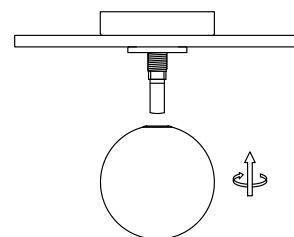

NOVA LUCE

9501250

1

Turn off the general switch

2

Drill holes & apply plastic anchors
With screws

3

Connect the wires

4

Apply the side screws

5

Apply the bulb

6

Apply the glass

7

Turn on the general switch