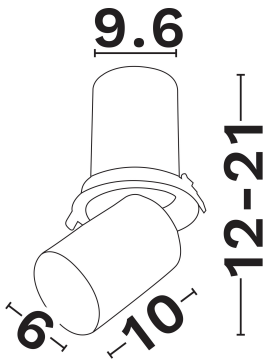

TECHNICAL DRAWING

COMPATIBLE WITH

— On/Off Driver: Included

— Triac Driver: 9844019

— Dali Driver: 9621523

GENERAL INFORMATION

Product Code	7770443
Product Category	Downlights-Semi-Recessed
Product Family	Juno
Mounting Location	Ceiling
Application Environment	Indoor

DIMENSION & WEIGHT

LxWxH (cm)	D: 9.6 H: 12-21 cm
Cut out (cm)	8,5
Weight (Kgr)	N/A

MATERIAL & COLOR

Product Color	Black
Body Material	Aluminium
Cover Material	N/A

APPLICATION & MOUNTING

Ambient Working Temp.	45 C
Type of Protection	IP20
Protection Class IK	IK03
Dimmable	Yes
Type of Dimming (Optional)	Triac/Dali
Mounting type	Recessed
Mounting Depth (cm)	Ceiling
Led Module Replaceable	No
Light Source	Led
Adjustable	Yes

NOVA LUCE S.A

Schimatari Viotias
32009, Greece

+30 22620 58 121
+30 22620 56 743

info@novaluce.com
www.novaluce.com