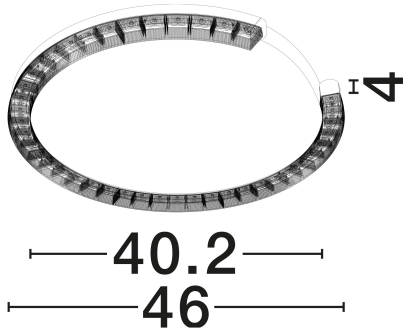

NOVA LUCE

PRODUCT DATASHEET

Version: 001

PRODUCT PHOTOGRAPH

TECHNICAL DRAWING

GENERAL INFORMATION

Product Code	9030963
Collection	Indoor
Product Category	Ceiling
Product Family	Greamy
Mounting Location	Ceiling
Application Environment	Indoor
Specifications	N/A

DIMENSION & WEIGHT

LxWxH (cm)	D: 46 H: 4
Cut Out (cm)	N/A
Weight (Kgr)	2.2

MATERIAL & COLOR

Product Color	Sandy White
Body Material	Aluminium & Acrylic

APPLICATION & MOUNTING

Ambient Working Temp.	Max 45°C
Type of Protection	IP20
Dimmable	Yes
Type of Dimming	Triac
Mounting type	Surface
Mounting Depth (cm)	N/A
Led Module Replaceable	No
Light Source	LED

Power (Nominal)	21W
Input voltage (Nominal)	220-240V
Mains Frequency	50/60Hz

PHOTOMETRICAL DATA

Luminous Flux	1365lm
Color Temperature	3000K
Light Color (Designation)	Warm White

WARRANTY

Warranty	3 Years
----------	----------------