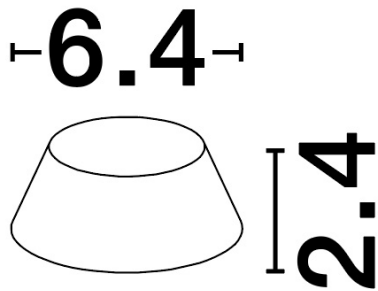

NOVA LUCE

PRODUCT DATASHEET

Version: 001

PRODUCT PHOTOGRAPH

TECHNICAL DRAWING

GENERAL INFORMATION

Product Code	9030612
Collection	Outdoor
Product Category	Accessories
Product Family	Lumo
Mounting Location	N/A
Application Environment	Outdoor
Specifications	

DIMENSION & WEIGHT

LxWxH (cm)	D: 6,4 H: 2,4
Cut out (cm)	N/A
Weight (Kgr)	0.04

MATERIAL & COLOR

Product Color	Black
Body Material	Aluminium & Pc

APPLICATION & MOUNTING

Ambient Working Temp.	Max 45 oC
Type of Protection	IP54
Dimmable	No
Type of Dimming (Optional)	N/A
Mounting type	Surface
Mounting Depth (cm)	N/A
Led Module Replaceable	No
Light Source	LED