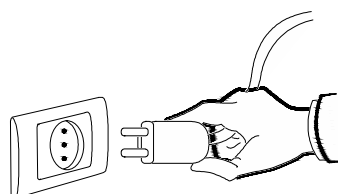

NOVA LUCE

9009309

①

Insert waterproof plug

②

plug it in

③

turn on the switch