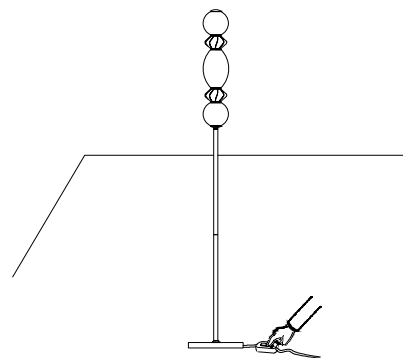

NOVA LUCE

9009309

①

Insert waterproof plug

②

plug it in

③

turn on the switch