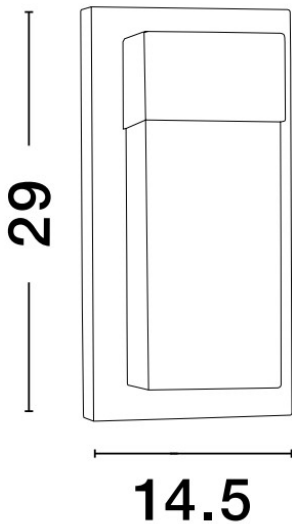

NOVA LUCE

PRODUCT DATASHEET

Version: 001

PRODUCT PHOTOGRAPH

TECHNICAL DRAWING

GENERAL INFORMATION

Product Code	9060202
Collection	Outdoor
Product Category	Wall
Product Family	LETO
Mounting Location	Wall
Application Environment	Outdoor

DIMENSION & WEIGHT

LxWxH (cm)	L: 14,5 W: 10,2 H: 29
Cut out (cm)	N/A
Weight (Kgr)	0.9

MATERIAL & COLOR

Product Color	Black
Body Material	Aluminum-Acrylic

APPLICATION & MOUNTING

Ambient Working Temp.	Max 40 °C
Type of Protection	IP65
Dimmable	No
Type of Dimming (Optional)	N/A
Mounting type	Surface
Mounting Depth (cm)	N/A
Led Module Replaceable	No
Light Source	LED

Power (Nominal)	18W
Input voltage (Nominal)	220-240Vac
Mains Frequency	50/60Hz

PHOTOMETRICAL DATA

Luminous Flux	2132 lm
Color Temperature	3000K
Light Color (Designation)	Warm White

WARRANTY

Warranty	3 Years
----------	----------------