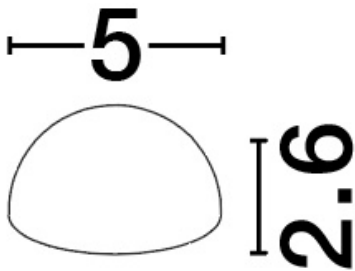

NOVA LUCE

PRODUCT DATASHEET

Version: 001

PRODUCT PHOTOGRAPH

TECHNICAL DRAWING

GENERAL INFORMATION

Product Code	9030610
Collection	Outdoor
Product Category	Accessories
Product Family	Lumo
Mounting Location	N/A
Application Environment	Outdoor
Specifications	

DIMENSION & WEIGHT

LxWxH (cm)	D: 5 H: 2,6
Cut out (cm)	N/A
Weight (Kgr)	0.04

MATERIAL & COLOR

Product Color	White
Body Material	Aluminium & Pc

APPLICATION & MOUNTING

Ambient Working Temp.	Max 45 oC
Type of Protection	IP54
Dimmable	No
Type of Dimming (Optional)	N/A
Mounting type	Surface
Mounting Depth (cm)	N/A
Led Module Replaceable	No
Light Source	LED

NOVA LUCE S.A

Schimatari Viotias
32009, Greece

+30 22620 58 121
+30 22620 56 743

info@novaluce.com
www.novaluce.com