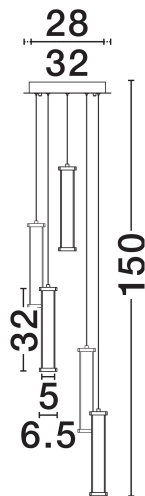

NOVA LUCE

PRODUCT DATASHEET

Version: 001

PRODUCT PHOTOGRAPH

TECHNICAL DRAWING

GENERAL INFORMATION

Product Code	9214138
Collection	Indoor
Product Category	Suspension
Product Family	PHEME
Mounting Location	Wall
Application Environment	Indoor
Specifications	N/A

DIMENSION & WEIGHT

LxWxH (cm)	D: 32 H: 150
Cut Out (cm)	N/A
Weight (Kgr)	3.6

MATERIAL & COLOR

Product Color	Brushed Gold
Body Material	Metal & Acrylic

APPLICATION & MOUNTING

Ambient Working Temp.	Max 45°C
Type of Protection	IP20
Dimmable	Yes
Type of Dimming	Triac
Mounting type	Surface
Mounting Depth (cm)	N/A
Led Module Replaceable	No
Light Source	LED

Power (Nominal)	21W
Input voltage (Nominal)	220-240V
Mains Frequency	50/60Hz

PHOTOMETRICAL DATA

Luminous Flux	1470lm
Color Temperature	3000K
Light Color (Designation)	Warm White

WARRANTY

Warranty	3 Years
----------	----------------