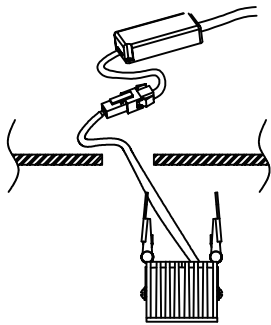

NOVA LUCE

9248075

1

Turn off the general switch

2

Create a CutOut

3

Connect wires

4

Fix the luminaire to the ceiling

5

Turn on the general switch

6

Turn on the light