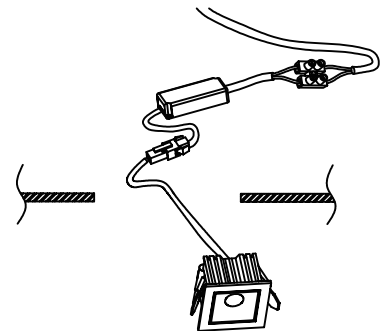

NOVA LUCE

9248075

1

Turn off the general switch

2

Create a CutOut

3

Connect wires

4

Fix the luminaire to the ceiling

5

Turn on the general switch

6

Turn on the light