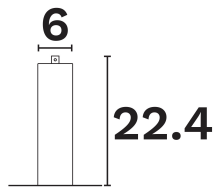

TECHNICAL DRAWING