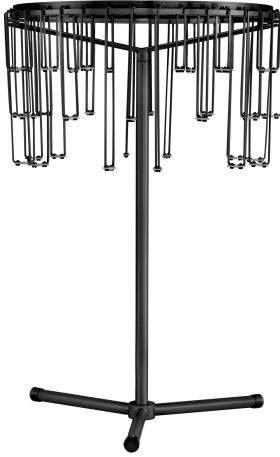

NOVA LUCE

PRODUCT DATASHEET

Version: 001

PRODUCT PHOTOGRAPH

TECHNICAL DRAWING

GENERAL INFORMATION

Product Code	9186981
Collection	Indoor
Product Category	Table
Product Family	Stellar
Mounting Location	Table
Application Environment	Indoor
Specifications	N/A

DIMENSION & WEIGHT

LxWxH (cm)	D: 30 W: 30 H: 45
Cut Out (cm)	N/A
Weight (Kgr)	1.5

MATERIAL & COLOR

Product Color	Black & Chrome
Body Material	Aluminium

APPLICATION & MOUNTING

Ambient Working Temp.	Max 45°C
Type of Protection	IP20
Dimmable	Yes
Type of Dimming	Triac
Mounting type	Surface
Mounting Depth (cm)	N/A
Led Module Replaceable	No
Light Source	LED

Power (Nominal)	14W
Input voltage (Nominal)	220-240V
Mains Frequency	50/60Hz

PHOTOMETRICAL DATA

Luminous Flux	953lm
Color Temperature	3000K
Light Color (Designation)	Warm White

WARRANTY

Warranty	3 Years
----------	----------------