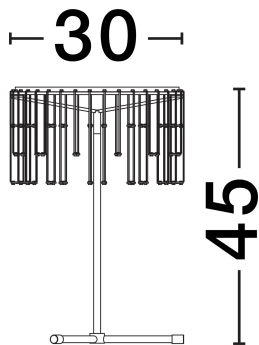

NOVA LUCE

PRODUCT DATASHEET

Version: 001

PRODUCT PHOTOGRAPH

TECHNICAL DRAWING

GENERAL INFORMATION

Product Code	9186981
Collection	Indoor
Product Category	Table
Product Family	Stellar
Mounting Location	Table
Application Environment	Indoor
Specifications	N/A

DIMENSION & WEIGHT

LxWxH (cm)	D: 30 W: 30 H: 45
Cut Out (cm)	N/A
Weight (Kgr)	1.5

MATERIAL & COLOR

Product Color	Black & Chrome
Body Material	Aluminium

APPLICATION & MOUNTING

Ambient Working Temp.	Max 45°C
Type of Protection	IP20
Dimmable	Yes
Type of Dimming	Triac
Mounting type	Surface
Mounting Depth (cm)	N/A
Led Module Replaceable	No
Light Source	LED

Power (Nominal)	14W
Input voltage (Nominal)	220-240V
Mains Frequency	50/60Hz

PHOTOMETRICAL DATA

Luminous Flux	953lm
Color Temperature	3000K
Light Color (Designation)	Warm White

WARRANTY

Warranty	3 Years
----------	----------------