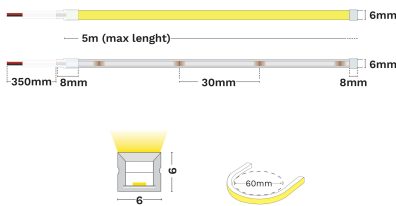

COMPATIBLE WITH

— On/Off Driver: N/A

— Triac Driver: N/A

— Dali Driver: N/A

GENERAL INFORMATION

Product Code	9540116
Product Category	Neon Flex
Product Family	Kema 6X6
Mounting Location	N/A
Application Environment	Outdoor

DIMENSION & WEIGHT

LxWxH (cm)	L:5m 06x06 mm
Cut out (cm)	N/A
Weight (Kgr)	N/A

MATERIAL & COLOR

Product Color	N/A
Body Material	Silicone
Cover Material	N/A

APPLICATION & MOUNTING

Ambient Working Temp.	45 C
Type of Protection	IP67
Protection Class IK	N/A
Dimmable	Yes
Type of Dimming (Optional)	Triac/Dali
Mounting type	N/A
Mounting Depth (cm)	N/A
Led Module Replaceable	No
Light Source	Led
Adjustable	No

NOVA LUCE S.A

Schimatari Viotias
32009, Greece

+30 22620 58 121
+30 22620 56 743

info@novaluce.com
www.novaluce.com