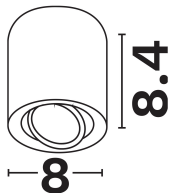

NOVA LUCE

PRODUCT DATASHEET

Version: 001

PRODUCT PHOTOGRAPH

GENERAL INFORMATION

Product Code	9011502
Product Category	Ceiling
Product Family	Goni
Mounting Location	Ceiling
Application Environment	Indoor

DIMENSION & WEIGHT

LxWxH (cm)	D:8 H:8.4 cm
Cut out (cm)	N/A
Weight (Kgr)	N/A

TECHNICAL DRAWING

MATERIAL & COLOR

Product Color	Black
Body Material	Aluminium
Cover Material	N/A

APPLICATION & MOUNTING

Ambient Working Temp.	45 C
Type of Protection	IP20
Protection Class IK	N/A
Dimmable	N/A
Type of Dimming (Optional)	N/A
Mounting type	Surface
Mounting Depth (cm)	Ceiling
Led Module Replaceable	Yes
Light Source	Led Gu10
Adjustable	Yes

NOVA LUCE

PRODUCT DATASHEET

Version: 001

ELECTRICAL DATA

Power (Nominal)	Max10W
Input voltage (Nominal)	220-240Vac
Mains Frequency	50/60Hz
Output voltage	N/A
Output Current	N/A
Power Factor	N/A
Efficiency	N/A
SVM	N/A
Pst	N/A
Class	N/A