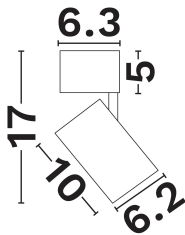

TECHNICAL DRAWING

MATERIAL & COLOR

Product Color	White
Body Material	Aluminium
Cover Material	N/A

APPLICATION & MOUNTING

Ambient Working Temp.	45 C
Type of Protection	IP20
Protection Class IK	N/A
Dimmable	N/A
Type of Dimming (Optional)	N/A
Mounting type	Surface
Mounting Depth (cm)	Ceiling
Led Module Replaceable	No
Light Source	Led Cob
Adjustable	Yes

COMPATIBLE WITH

— On/Off Driver: N/A

— Triac Driver: N/A

— Dali Driver: N/A

NOVA LUCE S.A

Schimatari Viotias
32009, Greece

+30 22620 58 121
+30 22620 56 743

info@novaluce.com
www.novaluce.com