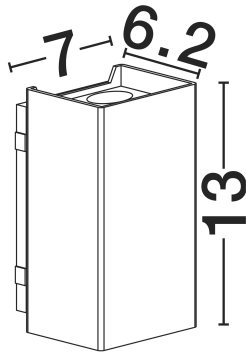

NOVA LUCE

PRODUCT DATASHEET

Version: 001

PRODUCT PHOTOGRAPH

GENERAL INFORMATION

Product Code	9971472
Collection	Outdoor
Product Category	Wall
Product Family	Elio
Mounting Location	Wall
Application Environment	Outdoor
Specifications	N/A

DIMENSION & WEIGHT

LxWxH (cm)	L:7 W:6.2 H:13 cm
Cut out (cm)	N/A
Weight (Kgr)	0.48

TECHNICAL DRAWING

MATERIAL & COLOR

Product Color	Corten
Body Material	Aluminium & Glass

APPLICATION & MOUNTING

Ambient Working Temp.	Max 45 oC
Type of Protection	IP65
Dimmable	No
Type of Dimming	N/A
Mounting type	Surface
Mounting Depth (cm)	N/A
Led Module Replaceable	No
Light Source	LED

Power (Nominal)	6w
Input voltage (Nominal)	220-240Vac
Mains Frequency	50/60Hz

PHOTOMETRICAL DATA

Luminous Flux	429lm
Color Temperature	3000K
Light Color (Designation)	Warm White

WARRANTY

Warranty	3 Years
----------	----------------