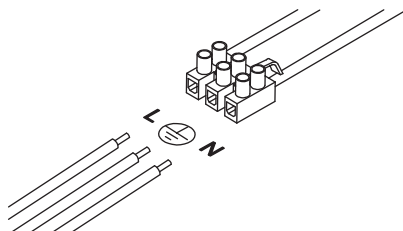

# NOVA LUCE

660001 / 661001 / 662001 / 660005 / 960001 / 960005  
 660002 / 661002 / 662002 / 660006 / 960002 / 960006  
 660003 / 661003 / 662003 / 660007 / 960003 / 960007  
 660004 / 661004 / 662004 / 960004 / 960008

1

Turn off the general switch

4

5

2. Make holes & apply plastic anchors
3. Place the luminaire onto place
4. Connect wires
5. Insert he bulb/bulbs by rotate
6. Tie up side screws to make it stable

7

Turn on the general switch