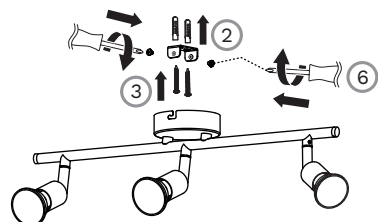

1

Turn off the general switch

4

5

2. Make holes & apply plastic anchors
3. Place the luminaire onto place
4. Connect wires
5. Insert he bulb/bulbs by rotate
6. Tie up side screws to make it stable

7

Turn on the general switch