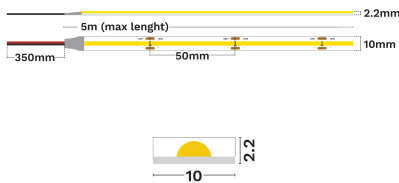

COMPATIBLE WITH

— On/Off Driver: N/A

— Triac Driver: N/A

— Dali Driver: N/A

GENERAL INFORMATION

Product Code	9540063
Product Category	Led Strips
Product Family	Vida
Mounting Location	N/A
Application Environment	Indoor

DIMENSION & WEIGHT

LxWxH (cm)	L:5m 10 mm
Cut out (cm)	N/A
Weight (Kgr)	N/A

MATERIAL & COLOR

Product Color	N/A
Body Material	Aluminium
Cover Material	N/A

APPLICATION & MOUNTING

Ambient Working Temp.	45 C
Type of Protection	IP20
Protection Class IK	N/A
Dimmable	Yes
Type of Dimming (Optional)	Triac/Dali
Mounting type	N/A
Mounting Depth (cm)	N/A
Led Module Replaceable	No
Light Source	Led
Adjustable	No

NOVA LUCE S.A

Schimatari Viotias
32009, Greece

+30 22620 58 121
+30 22620 56 743

info@novaluce.com
www.novaluce.com