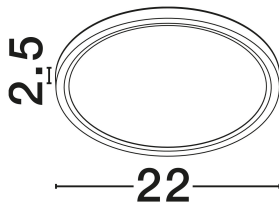

TECHNICAL DRAWING

APPLICATION & MOUNTING

Ambient Working Temp.	Max 45°C
Type of Protection	IP20
Dimmable	No
Type of Dimming	N/A
Mounting type	Surface
Mounting Depth (cm)	N/A
Led Module Replaceable	No
Light Source	LED

NOVA LUCE S.A

Schimatari Viotias
32009, Greece

+30 22620 58 121
+30 22620 56 743

info@novaluce.com
www.novaluce.com