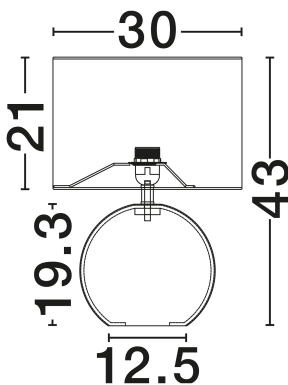

NOVA LUCE

PRODUCT DATASHEET

Version: 001

PRODUCT PHOTOGRAPH

TECHNICAL DRAWING

GENERAL INFORMATION

Product Code	9001138
Collection	Indoor
Product Category	Table
Product Family	Ora
Mounting Location	Table
Application Environment	Indoor
Specifications	N/A

DIMENSION & WEIGHT

LxWxH (cm)	D: 30 H: 42.6
Cut Out (cm)	N/A
Weight (Kgr)	2.25

MATERIAL & COLOR

Product Color	White
Body Material	Capiz&Fabric

APPLICATION & MOUNTING

Ambient Working Temp.	Max 45°C
Type of Protection	IP20
Dimmable	Yes
Type of Dimming	N/A
Mounting type	Surface
Mounting Depth (cm)	N/A
Led Module Replaceable	Yes
Light Source	E27