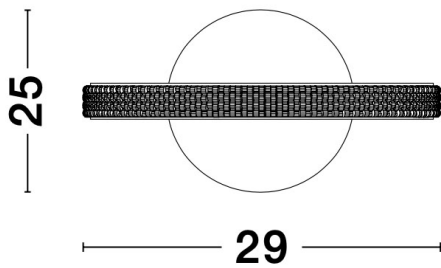

NOVA LUCE

PRODUCT DATASHEET

Version: 001

PRODUCT PHOTOGRAPH

TECHNICAL DRAWING

GENERAL INFORMATION

Product Code	9481095
Collection	Decorative
Product Category	Table
Product Family	Nager
Mounting Location	N/A
Application Environment	Indoor

DIMENSION & WEIGHT

LxWxH (cm)	L: 29 W: 25 H: 30
Cut out (cm)	N/A
Weight (Kgr)	1.1

MATERIAL & COLOR

Product Color	Sandy Black
Body Material	Aluminium & Acrylic

APPLICATION & MOUNTING

Ambient Working Temp.	Max 45 oC
Type of Protection	IP20
Dimmable	No
Type of Dimming (Optional)	N/A
Mounting type	N/A
Mounting Depth (cm)	N/A
Led Module Replaceable	No
Light Source	LED

Power (Nominal)	11W
Input voltage (Nominal)	220-240Vac
Mains Frequency	50/60Hz

PHOTOMETRICAL DATA

Luminous Flux	536 lm
Color Temperature	3000K
Light Color (Designation)	Warm White

WARRANTY

Warranty	3 Years
----------	----------------