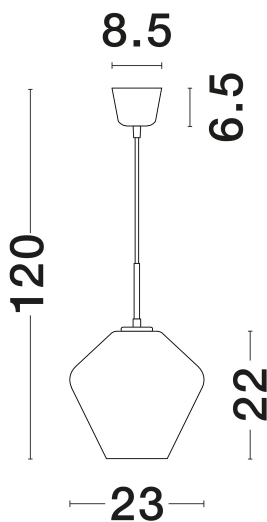

NOVA LUCE

PRODUCT DATASHEET

Version: 001

PRODUCT PHOTOGRAPH

TECHNICAL DRAWING

GENERAL INFORMATION

Product Code	9724102
Collection	Indoor
Product Category	Suspension
Product Family	Veiro
Mounting Location	Ceiling
Application Environment	Indoor
Specifications	N/A

DIMENSION & WEIGHT

LxWxH (cm)	D: 23 H1: 22 H2: 120
Cut Out (cm)	N/A
Weight (Kgr)	0.8

MATERIAL & COLOR

Product Color	Chrome & Black
Body Material	Glass & Metal

APPLICATION & MOUNTING

Ambient Working Temp.	Max 45°C
Type of Protection	IP20
Dimmable	Yes
Type of Dimming	N/A
Mounting type	Surface
Mounting Depth (cm)	N/A
Led Module Replaceable	Yes
Light Source	E27

Power (Nominal)	1x12W
Input voltage (Nominal)	100-240V
Mains Frequency	50/60Hz

PHOTOMETRICAL DATA

Luminous Flux	N/A
Color Temperature	N/A
Light Color (Designation)	N/A

WARRANTY

Warranty	3 Years
----------	----------------