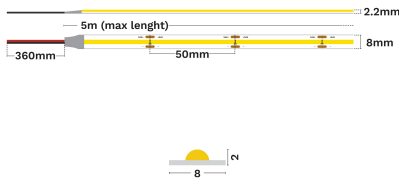

COMPATIBLE WITH

— On/Off Driver: N/A

— Triac Driver: N/A

— Dali Driver: N/A

GENERAL INFORMATION

Product Code	9540060
Product Category	Led Strips
Product Family	Vida Slim
Mounting Location	N/A
Application Environment	Indoor

DIMENSION & WEIGHT

LxWxH (cm)	L:5m 8 mm
Cut out (cm)	N/A
Weight (Kgr)	N/A

MATERIAL & COLOR

Product Color	N/A
Body Material	Aluminium
Cover Material	N/A

APPLICATION & MOUNTING

Ambient Working Temp.	45 C
Type of Protection	IP20
Protection Class IK	N/A
Dimmable	Yes
Type of Dimming (Optional)	Triac/Dali
Mounting type	N/A
Mounting Depth (cm)	N/A
Led Module Replaceable	No
Light Source	Led
Adjustable	No

NOVA LUCE S.A

Schimatari Viotias
32009, Greece

+30 22620 58 121
+30 22620 56 743

info@novaluce.com
www.novaluce.com