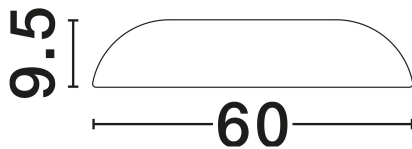

TECHNICAL DRAWING

GENERAL INFORMATION

Product Code	9268043
Collection	Indoor
Product Category	Ceiling
Product Family	Felicia
Mounting Location	Ceiling
Application Environment	Indoor
Specifications	N/A

DIMENSION & WEIGHT

LxWxH (cm)	D: 60 H: 9.5
Cut Out (cm)	N/A
Weight (Kgr)	3.5

MATERIAL & COLOR

Product Color	Sandy Black
Body Material	Steel, Aluminium &Acrylic

APPLICATION & MOUNTING

Ambient Working Temp.	Max 45°C
Type of Protection	IP20
Dimmable	Yes
Type of Dimming	Triac
Mounting type	Surface
Mounting Depth (cm)	N/A
Led Module Replaceable	No
Light Source	LED

NOVA LUCE S.A

Schimatari Viotias
32009, Greece

+30 22620 58 121
+30 22620 56 743

info@novaluce.com
www.novaluce.com