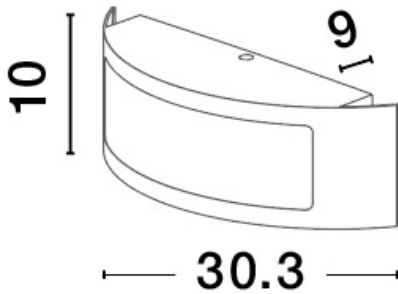

NOVA LUCE

PRODUCT DATASHEET

Version: 001

PRODUCT PHOTOGRAPH

TECHNICAL DRAWING

GENERAL INFORMATION

Product Code	9020933
Collection	Outdoor
Product Category	Wall
Product Family	ZENITH
Mounting Location	Wall
Application Environment	Outdoor

DIMENSION & WEIGHT

LxWxH (cm)	L: 30,3 W: 9 H: 10
Cut out (cm)	N/A
Weight (Kgr)	0.4

MATERIAL & COLOR

Product Color	Dark Grey
Body Material	Stainless Aluminium

APPLICATION & MOUNTING

Ambient Working Temp.	Max 40 oC
Type of Protection	IP44
Dimmable	No
Type of Dimming (Optional)	N/A
Mounting type	Surface
Mounting Depth (cm)	N/A
Led Module Replaceable	Yes
Light Source	E27