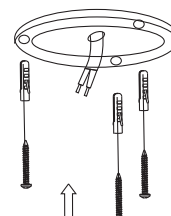

NOVA LUCE

9420481, 9420482

1

Turn off the general switch

2

Mark and drill holes

3

Apply the screws

4

Connect the wires

5

Apply the bulb by rotate

6

Apply the product by rotating

7

Turn on the general switch