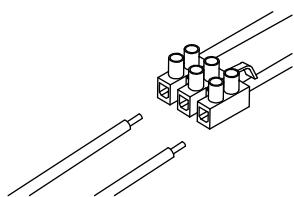

NOVA LUCE

9420481, 9420482

1

Turn off the general switch

2

Mark and drill holes

3

Apply the screws

4

Connect the wires

5

Apply the bulb by rotate

6

Apply the product by rotating

7

Turn on the general switch