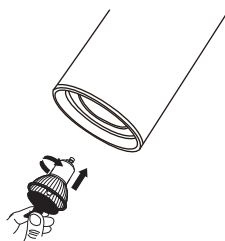

NOVA LUCE

9420481, 9420482

1

Turn off the general switch

2

Mark and drill holes

3

Apply the screws

4

Connect the wires

5

Apply the bulb by rotate

6

Apply the product by rotating

7

Turn on the general switch