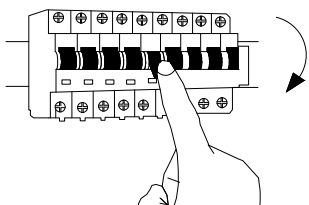

NOVA LUCE

9420481, 9420482

1

Turn off the general switch

2

Mark and drill holes

3

Apply the screws

4

Connect the wires

5

Apply the bulb by rotate

6

Apply the product by rotating

7

Turn on the general switch