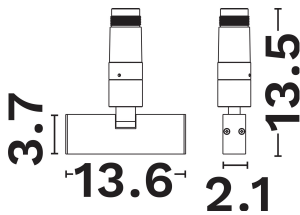

COMPATIBLE WITH

— On/Off Driver: N/A

— Triac Driver: N/A

— Dali Driver: N/A

GENERAL INFORMATION

Product Code	9492813
Product Category	Systems
Product Family	Imagine Lighting Systems
Mounting Location	Ceiling
Application Environment	Indoor

DIMENSION & WEIGHT

LxWxH (cm)	L: 13.6 W: 3.1 H: 13.5
Cut out (cm)	N/A
Weight (Kgr)	N/A

MATERIAL & COLOR

Product Color	White
Body Material	Aluminium
Cover Material	N/A

APPLICATION & MOUNTING

Ambient Working Temp.	45 C
Type of Protection	IP20
Protection Class IK	IK03
Dimmable	No
Type of Dimming (Optional)	N/A
Mounting type	Surface
Mounting Depth (cm)	Ceiling
Led Module Replaceable	No
Light Source	Led
Adjustable	Yes

NOVA LUCE S.A

Schimatari Viotias
32009, Greece

+30 22620 58 121
+30 22620 56 743

info@novaluce.com
www.novaluce.com