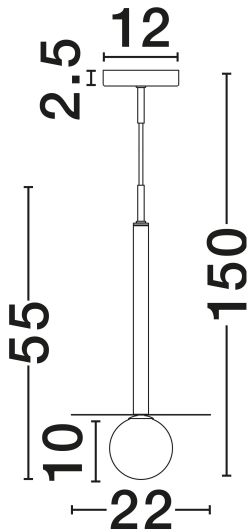

NOVA LUCE

PRODUCT DATASHEET

Version: 001

PRODUCT PHOTOGRAPH

TECHNICAL DRAWING

GENERAL INFORMATION

Product Code	9043306
Collection	Indoor
Product Category	Suspension
Product Family	Pielo
Mounting Location	Ceiling
Application Environment	Indoor
Specifications	N/A

DIMENSION & WEIGHT

LxWxH (cm)	D: 22 H1: 55 H2: 150
Cut Out (cm)	N/A
Weight (Kgr)	0.9

MATERIAL & COLOR

Product Color	Opal & Sandy Black
Body Material	Glass & Metal

APPLICATION & MOUNTING

Ambient Working Temp.	Max 45°C
Type of Protection	IP20
Dimmable	Yes
Type of Dimming	N/A
Mounting type	Surface
Mounting Depth (cm)	N/A
Led Module Replaceable	Yes
Light Source	G9

Power (Nominal)	1x5W
Input voltage (Nominal)	100-240V
Mains Frequency	50/60Hz

PHOTOMETRICAL DATA

Luminus Flux	N/A
Color Temperature	N/A
Light Color (Designation)	N/A

WARRANTY

Warranty	3 Years
----------	----------------