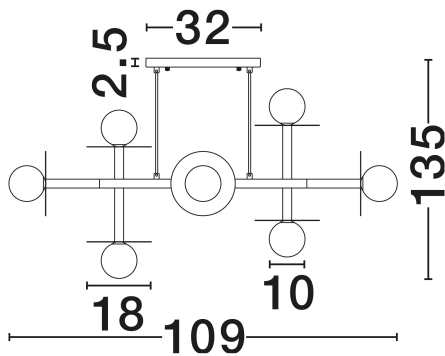

NOVA LUCE

PRODUCT DATASHEET

Version: 001

PRODUCT PHOTOGRAPH

TECHNICAL DRAWING

GENERAL INFORMATION

Product Code	9043312
Collection	Indoor
Product Category	Suspension
Product Family	Pielo
Mounting Location	Ceiling
Application Environment	Indoor
Specifications	N/A

DIMENSION & WEIGHT

LxWxH (cm)	L: 109 W: 41 H: 135
Cut Out (cm)	N/A
Weight (Kgr)	4.5

MATERIAL & COLOR

Product Color	Opal & Brass Gold
Body Material	Glass & Metal

APPLICATION & MOUNTING

Ambient Working Temp.	Max 45°C
Type of Protection	IP20
Dimmable	Yes
Type of Dimming	N/A
Mounting type	Surface
Mounting Depth (cm)	N/A
Led Module Replaceable	Yes
Light Source	G9

Power (Nominal)	8x5W
Input voltage (Nominal)	100-240V
Mains Frequency	50/60Hz

PHOTOMETRICAL DATA

Luminous Flux	N/A
Color Temperature	N/A
Light Color (Designation)	N/A

WARRANTY

Warranty	3 Years
----------	----------------