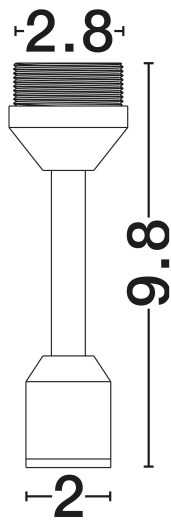

NOVA LUCE

PRODUCT DATASHEET

Version: 001

PRODUCT PHOTOGRAPH

TECHNICAL DRAWING

GENERAL INFORMATION

Product Code	9980620
Collection	Indoor
Product Category	Accessories
Product Family	Invento
Mounting Location	N/A
Application Environment	Indoor
Specifications	N/A

DIMENSION & WEIGHT

LxWxH (cm)	D: 2.8 H: 9.8
Cut Out (cm)	N/A
Weight (Kgr)	0

MATERIAL & COLOR

Product Color	White
Body Material	Aluminium

APPLICATION & MOUNTING

Ambient Working Temp.	Max 45°C
Type of Protection	N/A
Dimmable	N/A
Type of Dimming	N/A
Mounting type	Surface
Mounting Depth (cm)	N/A
Led Module Replaceable	N/A
Light Source	N/A

Power (Nominal)	N/A
Input voltage (Nominal)	220-240V
Mains Frequency	50/60Hz

PHOTOMETRICAL DATA

Luminous Flux	N/A
Color Temperature	N/A
Light Color (Designation)	N/A

WARRANTY

Warranty	3 Years
----------	---------