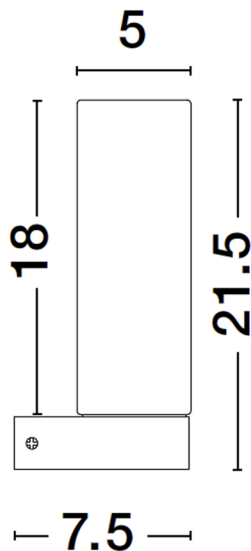

NOVA LUCE

PRODUCT DATASHEET

Version: 001

PRODUCT PHOTOGRAPH

TECHNICAL DRAWING

GENERAL INFORMATION

Product Code	9953203
Collection	Decorative
Product Category	Bathroom
Product Family	Corb
Mounting Location	Wall
Application Environment	Indoor

DIMENSION & WEIGHT

LxWxH (cm)	L: 5 W: 7,5 H: 21,5
Cut out (cm)	N/A
Weight (Kgr)	0.5

MATERIAL & COLOR

Product Color	Sandy Black & Opal
Body Material	Aluminium & Glass

APPLICATION & MOUNTING

Ambient Working Temp.	Max 45 oC
Type of Protection	IP44
Dimmable	Depends on the lamp
Type of Dimming (Optional)	N/A
Mounting type	Wall
Mounting Depth (cm)	N/A
Led Module Replaceable	Yes
Light Source	LED E14

Power (Nominal)	Depends on the lamp
Input voltage (Nominal)	220-240Vac
Mains Frequency	50/60Hz

PHOTOMETRICAL DATA

Luminous Flux	Depends on the lamp
Color Temperature	Depends on the lamp
Light Color (Designation)	N/A