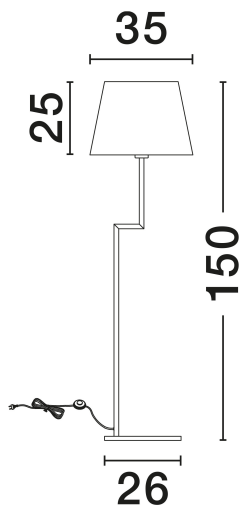

NOVA LUCE

PRODUCT DATASHEET

Version: 001

PRODUCT PHOTOGRAPH

TECHNICAL DRAWING

GENERAL INFORMATION

Product Code	9919153
Collection	Indoor
Product Category	Floor
Product Family	Savona
Mounting Location	Floor
Application Environment	Indoor
Specifications	N/A

DIMENSION & WEIGHT

LxWxH (cm)	D: 35 W: 18 H: 150
Cut Out (cm)	N/A
Weight (Kgr)	4.6

MATERIAL & COLOR

Product Color	White & Sandy Black
Body Material	Aluminium & Fabric

APPLICATION & MOUNTING

Ambient Working Temp.	Max 45°C
Type of Protection	IP20
Dimmable	Yes
Type of Dimming	N/A
Mounting type	Surface
Mounting Depth (cm)	N/A
Led Module Replaceable	Yes
Light Source	E27

NOVA LUCE S.A

Schimatari Viotias
32009, Greece

+30 22620 58 121
+30 22620 56 743

info@novaluce.com
www.novaluce.com