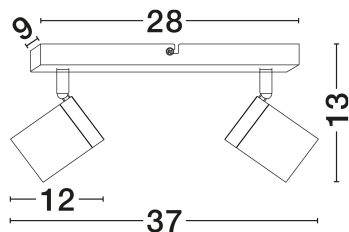

TECHNICAL DRAWING

APPLICATION & MOUNTING

Ambient Working Temp.	Max 45°C
Type of Protection	IP44
Dimmable	Yes
Type of Dimming	N/A
Mounting type	Surface
Mounting Depth (cm)	N/A
Led Module Replaceable	Yes
Light Source	GU10

NOVA LUCE S.A

Schimatari Viotias
32009, Greece

+30 22620 58 121
+30 22620 56 743

info@novaluce.com
www.novaluce.com