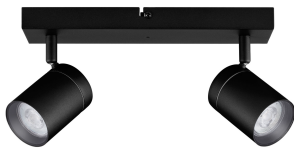

### GENERAL INFORMATION

Product Code	9011315
Collection	Indoor
Product Category	Spotlights
Product Family	Alma
Mounting Location	Ceiling
Application Environment	Indoor
Specifications	N/A

### MATERIAL & COLOR

Product Color	Sandy Black
Body Material	Aluminium