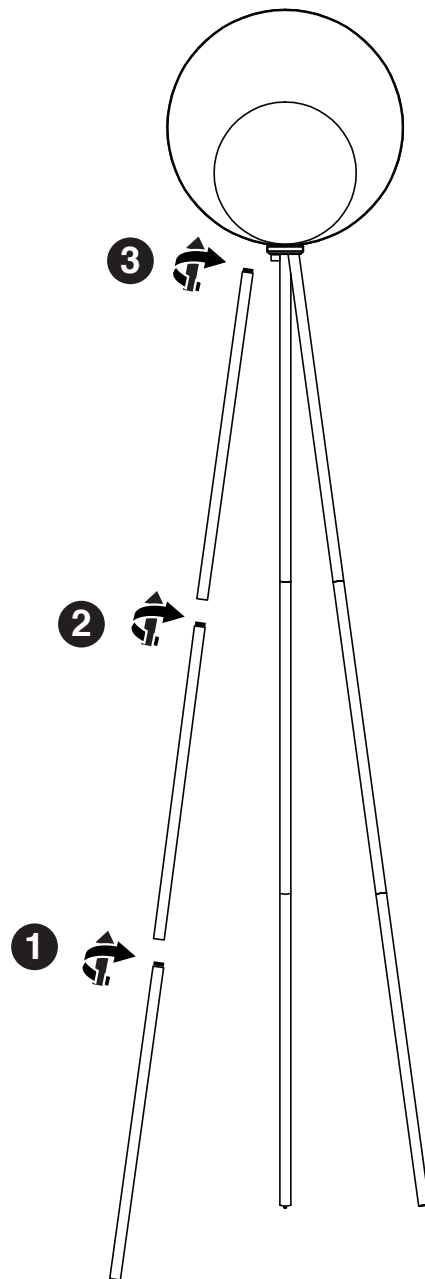

NOVA LUCE

9011320

1. 2. By rotating get the pipes together
3. Tie up the tubes to connect them with the body
Repeat the process for all the legs
Connect the assembled lamp to power