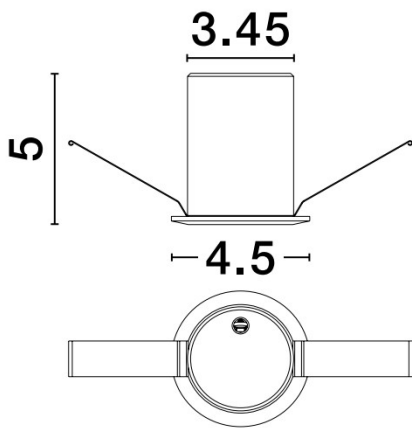

NOVA LUCE

PRODUCT DATASHEET

Version: 001

PRODUCT PHOTOGRAPH

TECHNICAL DRAWING

COMPATIBLE WITH

— On/Off Driver: Included

— Triac Driver: N/A

— Dali Driver: 9844145

GENERAL INFORMATION

Product Code	9570020
Product Category	Downlights
Product Family	Uho
Mounting Location	Ceiling
Application Environment	Indoor

DIMENSION & WEIGHT

LxWxH (cm)	D: 4,5 H: 5
Cut out (cm)	3.8
Weight (Kgr)	-

Power (Nominal)	3 W
Input voltage (Nominal)	220-240Vac
Mains Frequency	50/60Hz
Output voltage	4Vdc
Output Current	700mA
Power Factor	0.5
Efficiency	>73%
SVM	<0.4
Pst	<1
Class	II

PHOTOMETRICAL DATA

Luminous Flux	214 lm
Luminous Efficacy	71,33 lm/W
Color Temperature	3000 K
Light Color (Designation)	Warm White
CRI	>90
SDCM	<6
Beam Angle	36
UGR	<17