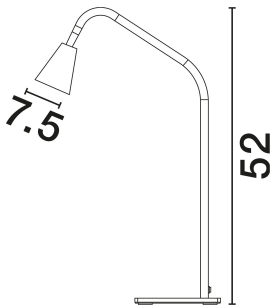

NOVA LUCE

PRODUCT DATASHEET

Version: 001

PRODUCT PHOTOGRAPH

TECHNICAL DRAWING

GENERAL INFORMATION

Product Code	9010222
Collection	Indoor
Product Category	Table
Product Family	Geko
Mounting Location	Table
Application Environment	Indoor
Specifications	N/A

DIMENSION & WEIGHT

LxWxH (cm)	D: 7.5 H: 52
Cut Out (cm)	N/A
Weight (Kgr)	1.3

MATERIAL & COLOR

Product Color	Sandy Black & Gold
Body Material	Aluminium

APPLICATION & MOUNTING

Ambient Working Temp.	Max 45°C
Type of Protection	IP20
Dimmable	Yes
Type of Dimming	N/A
Mounting type	Surface
Mounting Depth (cm)	N/A
Led Module Replaceable	Yes
Light Source	GU10

Power (Nominal)	1x10W
Input voltage (Nominal)	100-240V
Mains Frequency	50/60Hz

PHOTOMETRICAL DATA

Luminous Flux	N/A
Color Temperature	N/A
Light Color (Designation)	N/A

WARRANTY

Warranty	3 Years
----------	----------------