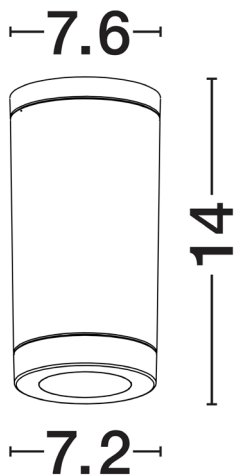

## PRODUCT PHOTOGRAPH

## TECHNICAL DRAWING

## DIMENSION & WEIGHT

LxWxH (cm)	D: 7.6 H: 14
Cut out (cm)	N/A
Weight (Kgr)	N/A