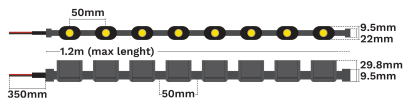

COMPATIBLE WITH

— On/Off Driver: N/A

— Triac Driver: N/A

— Dali Driver: N/A

GENERAL INFORMATION

Product Code	9540082
Product Category	Neon Flex
Product Family	Diamond
Mounting Location	N/A
Application Environment	Outdoor

DIMENSION & WEIGHT

LxWxH (cm)	L:2.4m 22x29
Cut out (cm)	N/A
Weight (Kgr)	N/A

MATERIAL & COLOR

Product Color	N/A
Body Material	Silicone
Cover Material	N/A

APPLICATION & MOUNTING

Ambient Working Temp.	45 C
Type of Protection	IP67
Protection Class IK	N/A
Dimmable	Yes
Type of Dimming (Optional)	Triac/Dali
Mounting type	N/A
Mounting Depth (cm)	N/A
Led Module Replaceable	No
Light Source	Led
Adjustable	No

NOVA LUCE S.A

Schimatari Viotias
32009, Greece

+30 22620 58 121
+30 22620 56 743

info@novaluce.com
www.novaluce.com