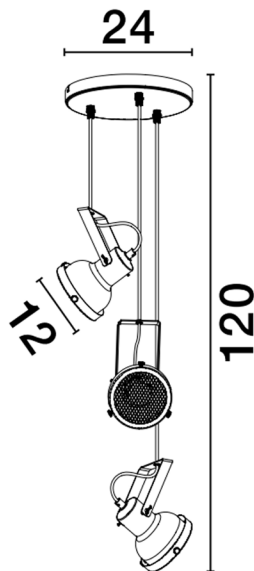

NOVA LUCE

PRODUCT DATASHEET

Version: 001

PRODUCT PHOTOGRAPH

TECHNICAL DRAWING

GENERAL INFORMATION

| | |
|-------------------------|------------|
| Product Code | 9624101 |
| Collection | Decorative |
| Product Category | Suspension |
| Product Family | Ruvi |
| Mounting Location | Ceiling |
| Application Environment | Indoor |

DIMENSION & WEIGHT

| | |
|--------------|--------------|
| LxWxH (cm) | D: 24 H: 120 |
| Cut out (cm) | N/A |
| Weight (Kgr) | 1.2 |

MATERIAL & COLOR

| | |
|---------------|------------|
| Product Color | Matt Black |
| Body Material | Metal |