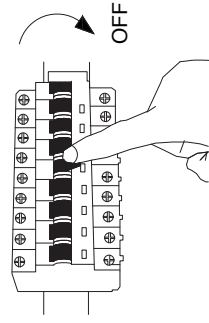

NOVA LUCE

9540402

1

Turn off the general switch

7

Turn on the general switch

1. Turn off the general switch
2. Drill holes apply plastic anchors with screws
 3. Connect wires
 4. Apply screws
 5. Apply bulb in place
 6. Fix the element in place
 7. Turn on the general switch