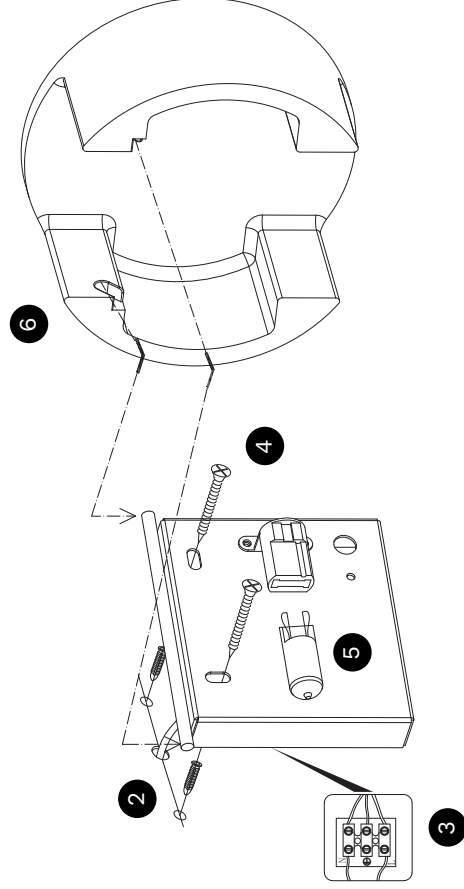

NOVA LUCE

9540402

1

Turn off the general switch

7

Turn on the general switch

1. Turn off the general switch
2. Drill holes apply plastic anchors with screws
 3. Connect wires
 4. Apply screws
 5. Apply bulb in place
 6. Fix the element in place
 7. Turn on the general switch